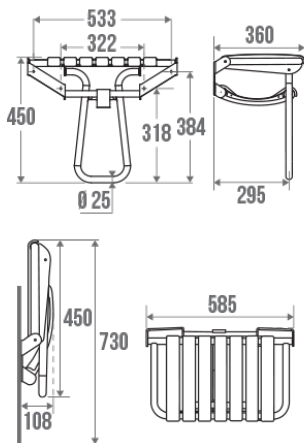

Product data sheet

Information

Designation	Taupe and chrome grey foldaway shower seat - Large size, height: 450 mm
Reference	047624

Product advantages

- + **Maximum safety: with automatic stand.**
- + **Compact in raised position.**
- + **Easy fixing**
- + **Corrosion resistant warranty.**

Description

Large size.
7 taupe (Pantone 7591U) polypropylene slats.
Grey epoxy-coated aluminium tube.
Enables users to sit down safely and comfortably while showering.

Specific height 450 mm, for private use only.
Public facilities standard : 500 mm.

Technical characteristics

Finish	Epoxy-coated
Color	Chrome Grey & Taupe
Dimensions	360 x 580 x 450 mm
Diameter Ø	25 mm
Material	Aluminium & Polypropylene
Gross weight	3.520 kg
Packaging	Cardboard box
Maximum Weight Capacity	150 kg